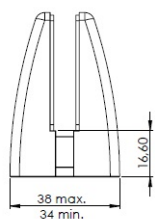

PRODUCT SHEET

Description:

Partition Panel Clamp, Top-Fix, Alu, Black Painted, F/4-8mm Panel Thickness

Item number:

22.10.801-0

Units	Box	Carton	HS Code	Barcode
Pcs.	1	100	7616991099	
				5704866503259

Top Fix