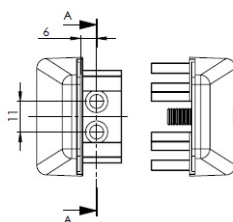

PRODUCT SHEET

Description:

Partition Panel Clamp, Top-Fix, Alu, Black Painted, F/4-8mm Panel Thickness

Item number:

22.10.801-0

Units	Box	Carton	HS Code	Barcode
Pcs.	1	100	7616991099	
				5704866503259

Top Fix