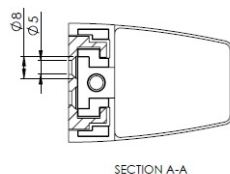

PRODUCT SHEET

Description:

Partition Panel Clamp, Top-Fix, Alu, Black Painted, F/4-8mm Panel Thickness

Item number:

22.10.801-0

Units	Box	Carton	HS Code	Barcode
Pcs.	1	100	7616991099	
				5704866503259

Top Fix